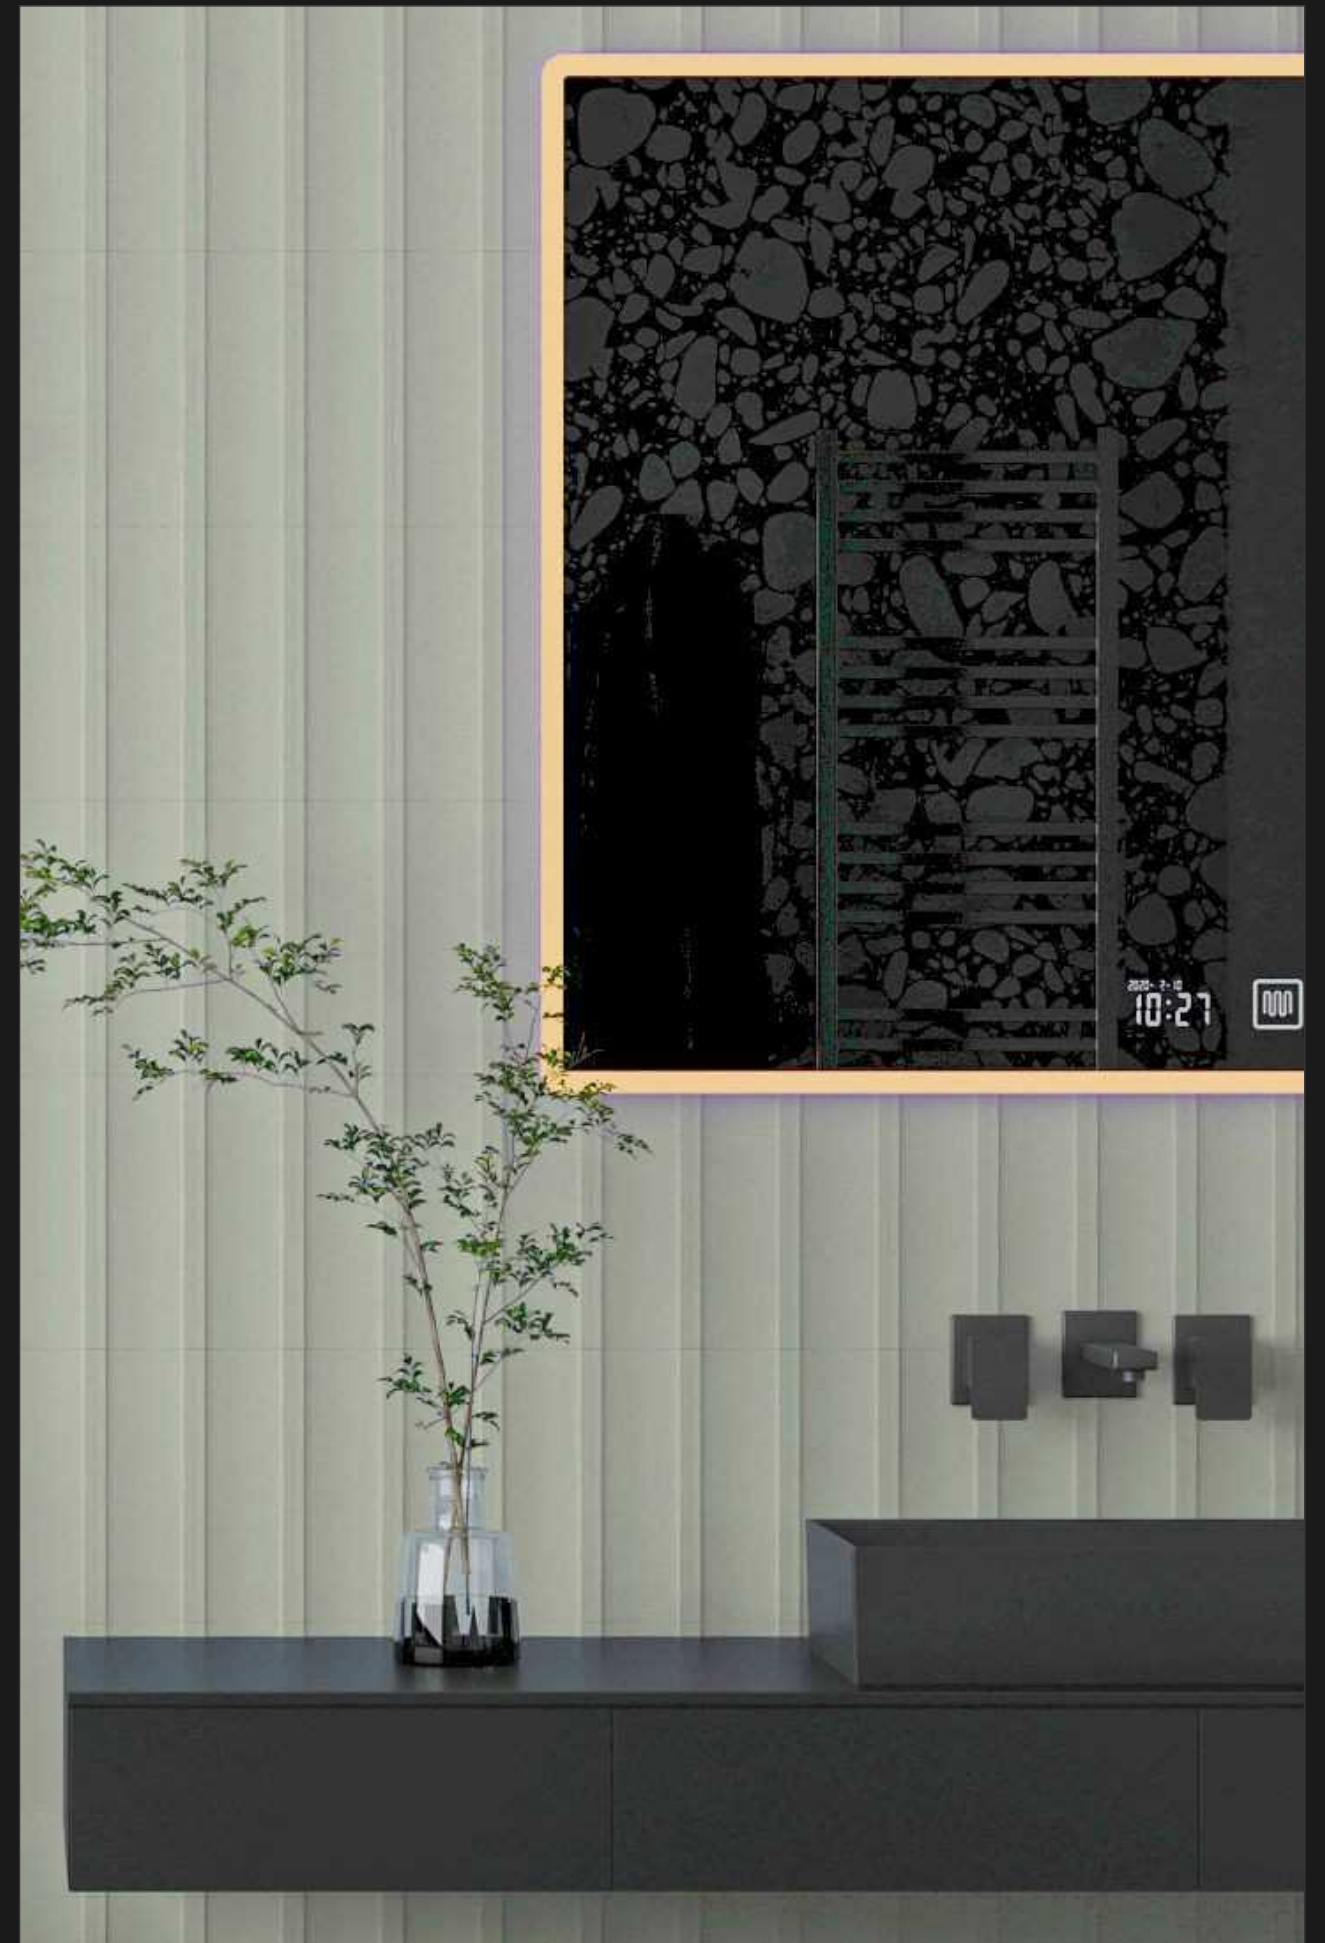

COCO
SERIES

LUXERA
SURFACE
CRAFTING THE ERA OF LUXURY

Product Name : **SALT**

Formate | Finish | Thickness
65X260MM | **MATT** | **10MM**