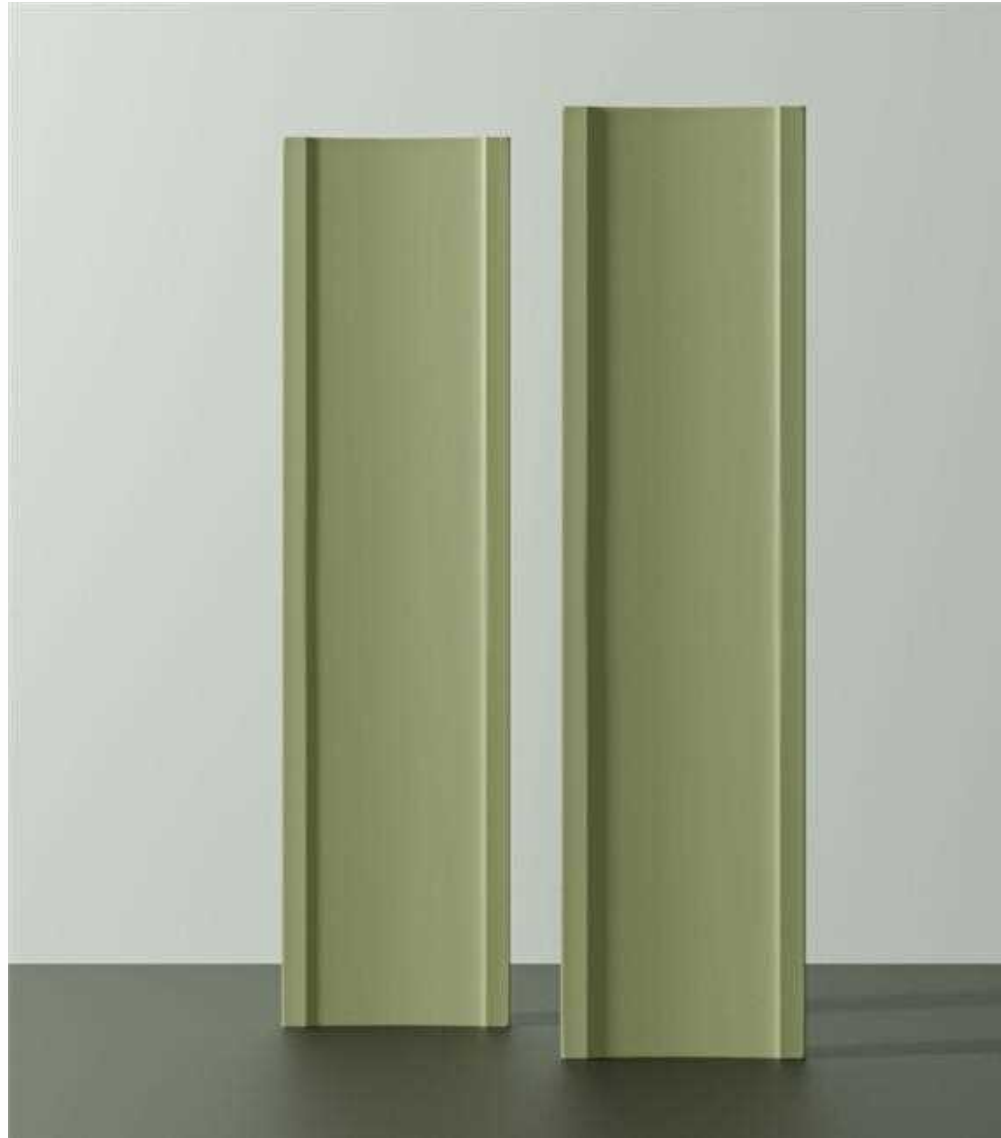

Product Name : **TAUPE**

Formate **65X260MM** | Finish **GLOSSY** | Thickness **10MM**

TAUPE 65X260MM | 10 MM | GLOSSY

 **LUXERA
SURFACE**
CRAFTING THE ERA OF LUXURY

COCO
— SERIES —

COCO
— SERIES —

 **LUXERA
SURFACE**
CRAFTING THE ERA OF LUXURY